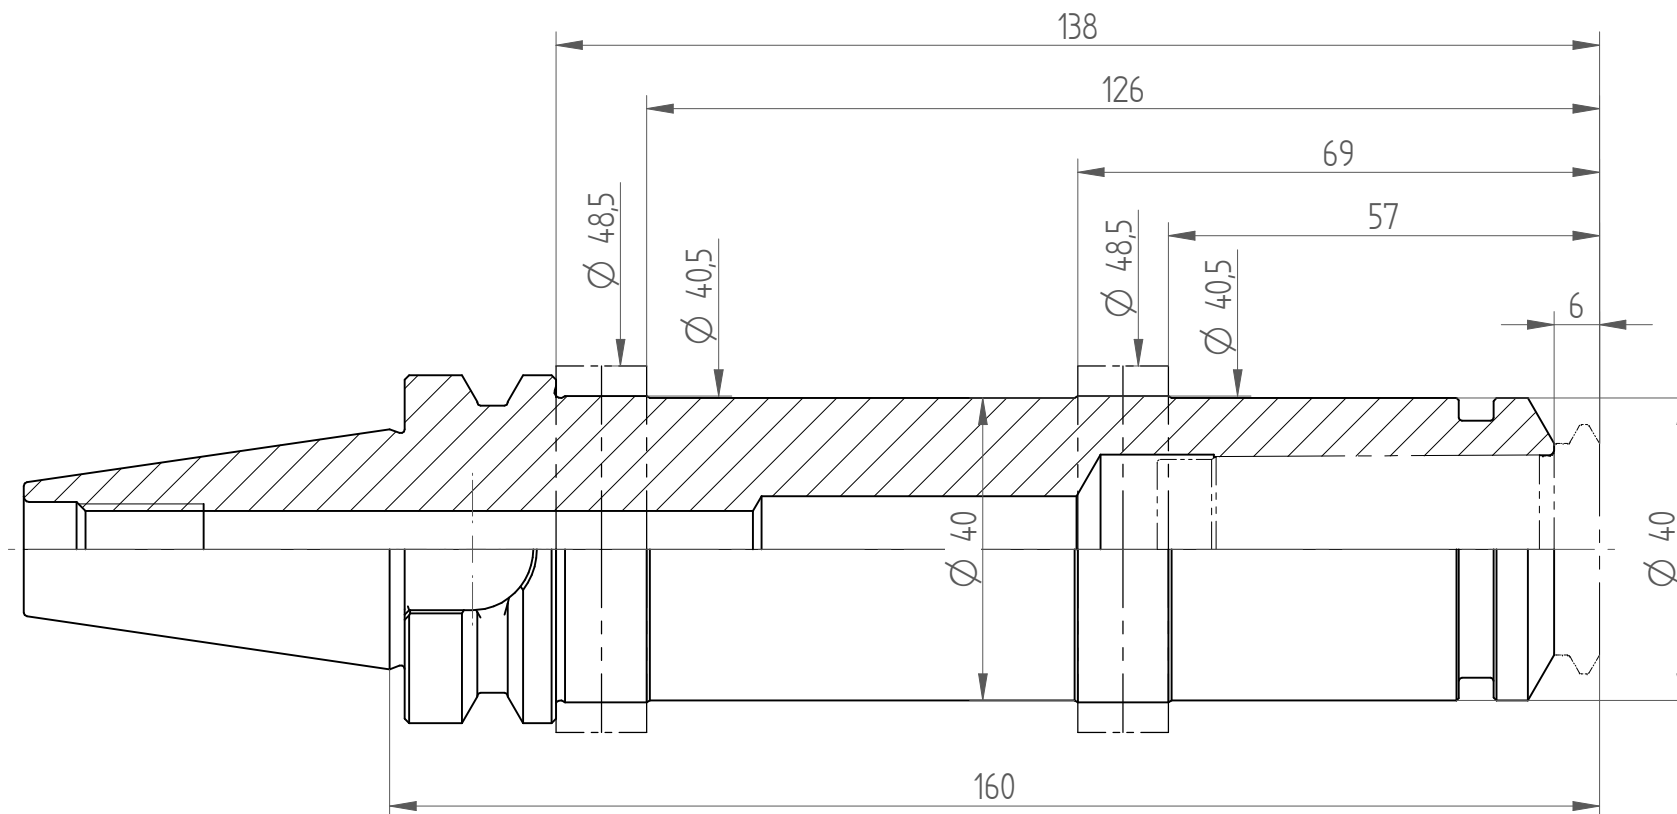

Swiss
Precision
Tools

REGO-FIX®

REGO-FIX AG
Obermattweg 60
4456 Tenniken / Switzerland

Phone +41 61 976 14 66
Fax +41 61 976 14 14
www.rego-fix.com

This is a non-controlled copy. All information given herein is subject to change without notice

The information given herein has been carefully checked and is believed to be correct. REGO-FIX, however, assumes no responsibility or liability for any errors, inaccuracies or omissions that may appear in this drawing

This document is subject to copyright laws. No part of this document may be reproduced or transmitted in any form or any means, electronic or mechanic, for any purpose, without the express written permission of REGO-FIX

Type : BT30_PG25x160_H
Part No. : 413072580
Date : 23.09.2014
Scale : 1:1